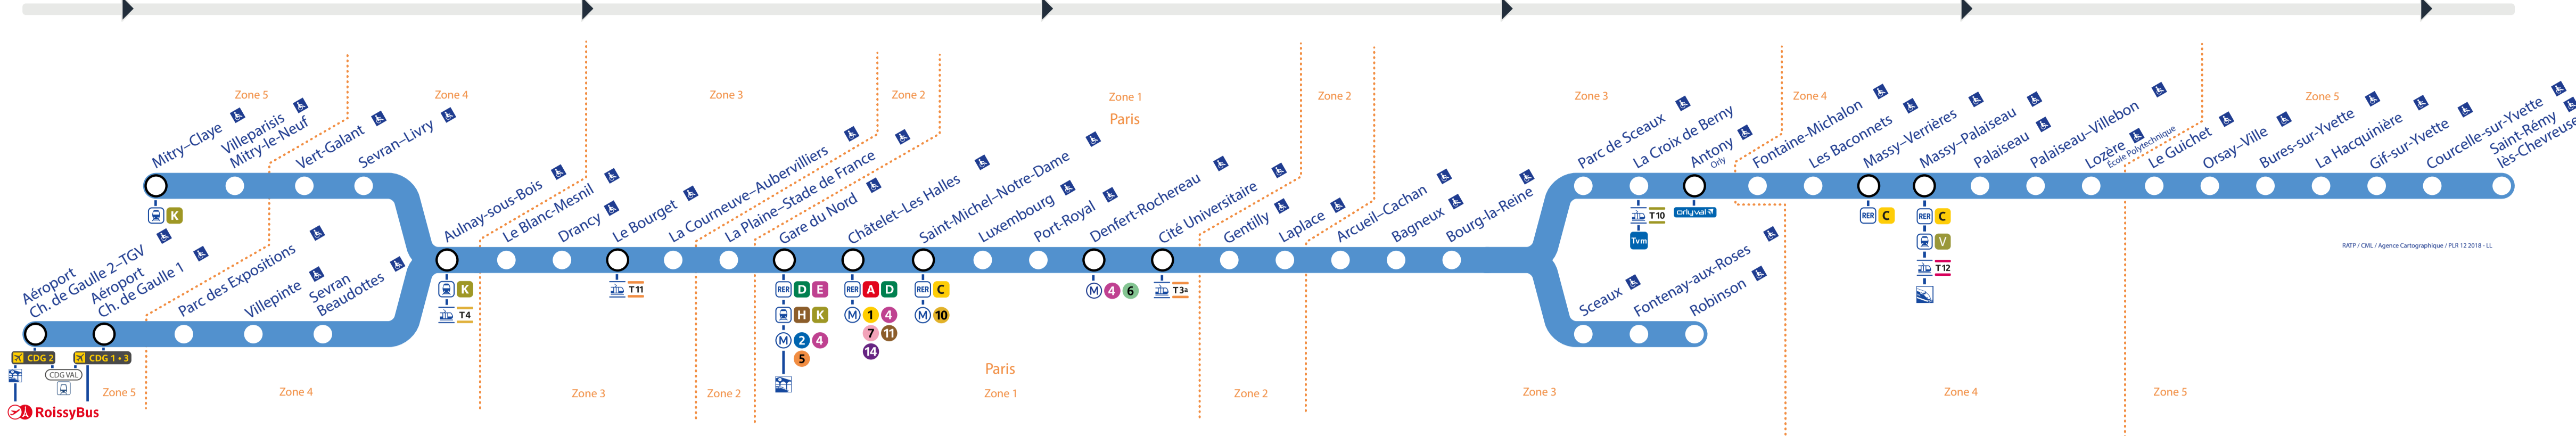

Retrouvez les horaires en scannant ce QR Code

zone de texte libre

Travaux de jeudi 11 au vendredi 12 juin 2026

Main table containing train schedules for various lines (A, B, C, D, E, F, G, H, J, K, L, M, N, P, R, S, T, U, V, W, X, Y, Z) with columns for station names and departure times.

Summary table with columns for station names and numerical values, likely representing frequency or specific schedule details.