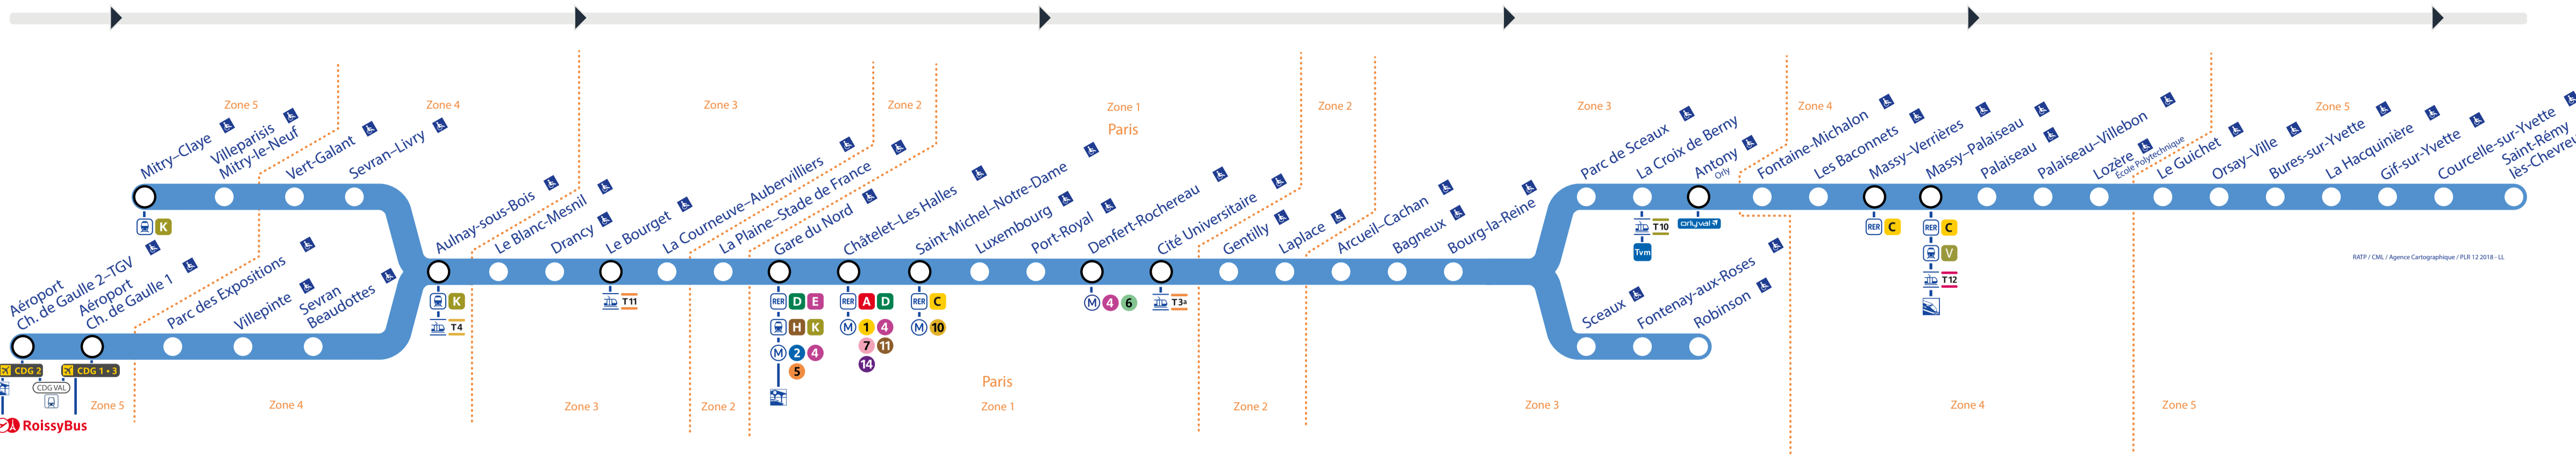

Retrouvez les horaires en scannant ce QR Code

Travaux du dimanche 31 mai 2026

Table of train departure and arrival times for the RER B line on Sunday, May 31, 2026, covering stations from Paris to the south.

Table of train departure and arrival times for the RER B line on Sunday, May 31, 2026, covering stations from Paris to the north.

Table of train departure and arrival times for the RER B line on Sunday, May 31, 2026, covering stations from Paris to the east.