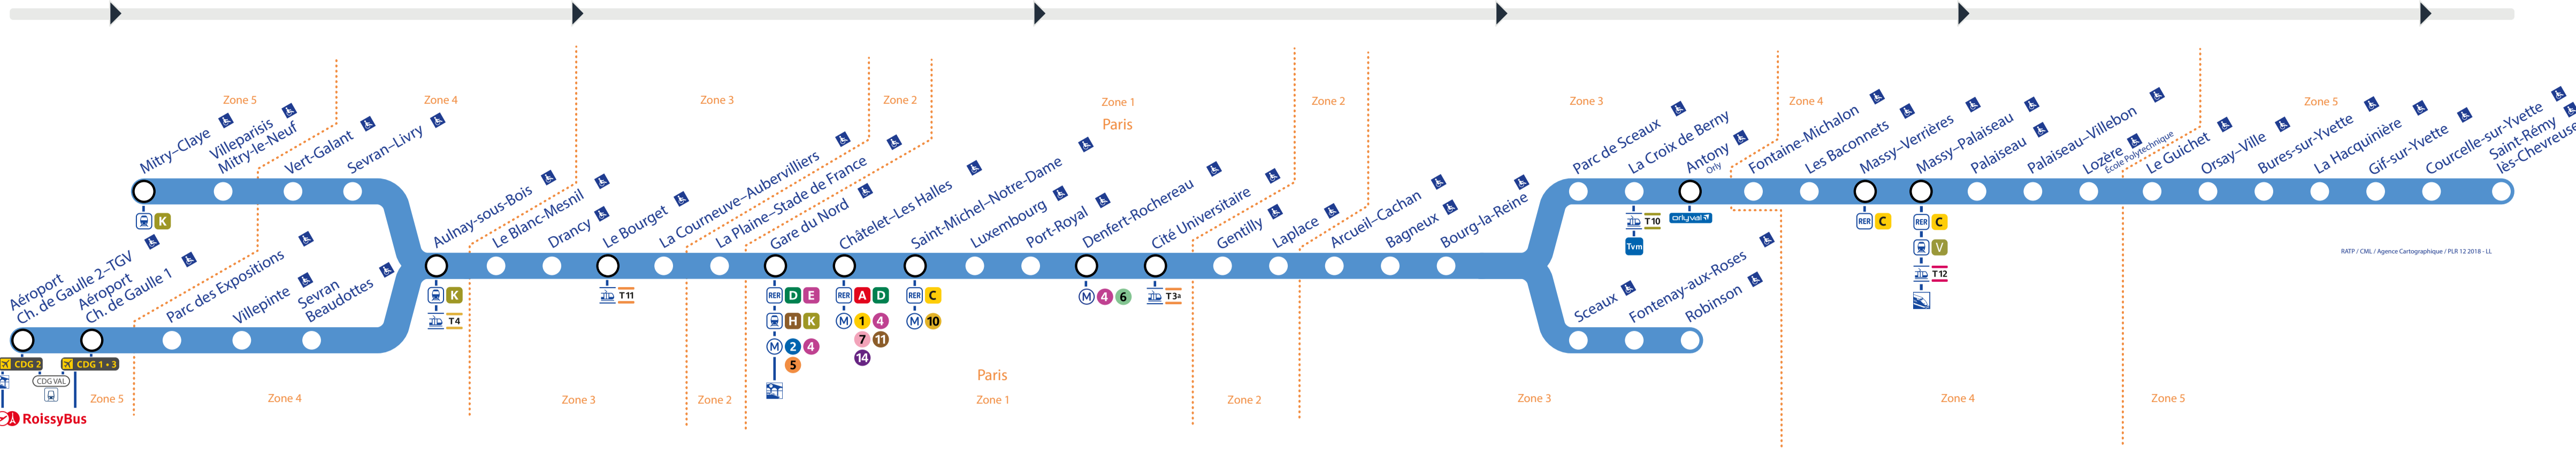

Retrouvez les horaires en scannant ce QR Code

Travaux du samedi 13 juin 2026

Table of train schedules for Saturday, June 13, 2026, showing departure and arrival times for various stations.

Table of train schedules for Saturday, June 13, 2026, showing departure and arrival times for various stations.

Table of train schedules for Saturday, June 13, 2026, showing departure and arrival times for various stations.

Table of train schedules for Saturday, June 13, 2026, showing departure and arrival times for various stations.