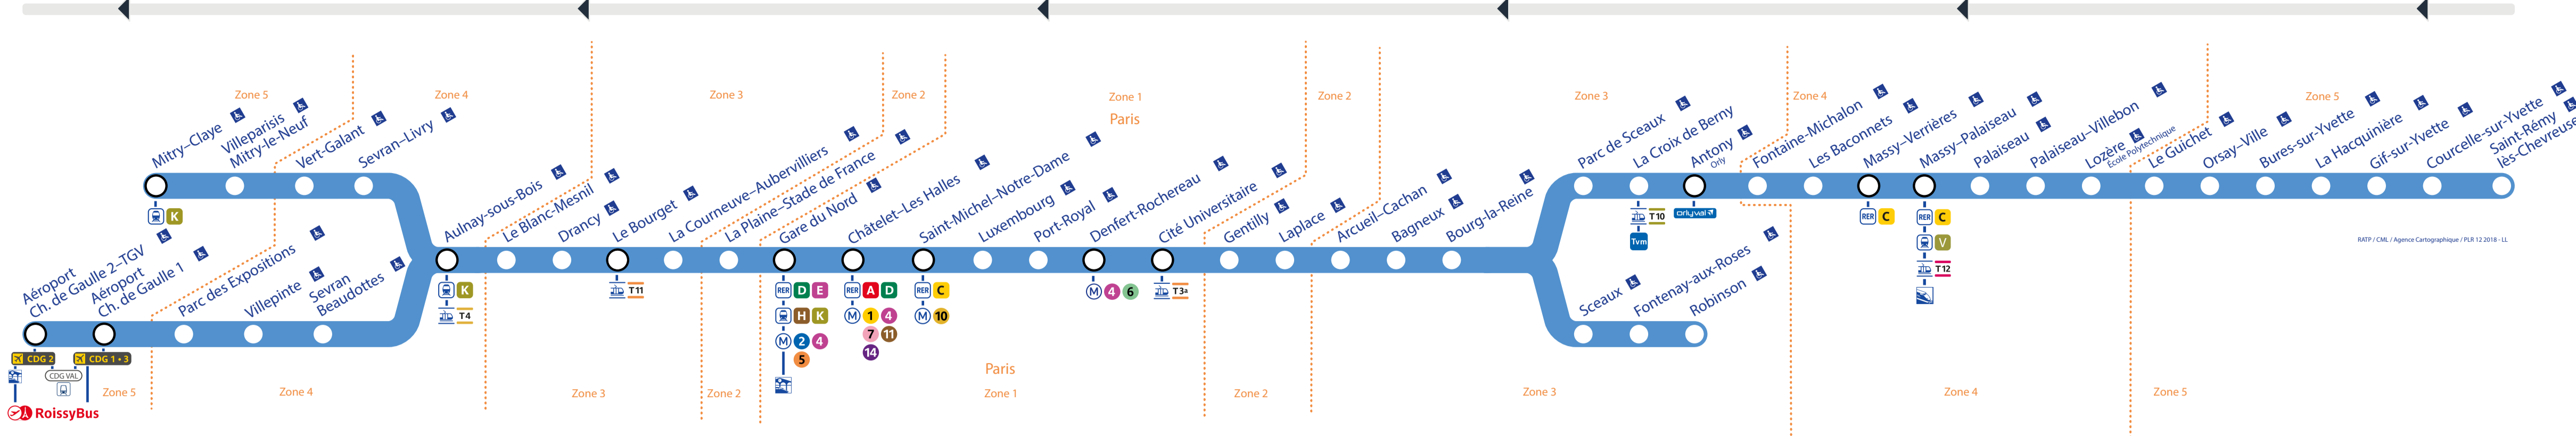

Horaires

Timetable 时间表
Horarios جدول الأوقات

→ Aéroport Ch. de Gaulle 2 - TGV • Mitry-Claye

Retrouvez les horaires en scannant ce QR Code

Travaux du dimanche 14 juin 2026

Table of train schedules for Sunday, June 14, 2026, showing departure and arrival times for various lines and stations.

Detailed table of train schedules for various lines and stations, including RER B, RER C, and RER D.